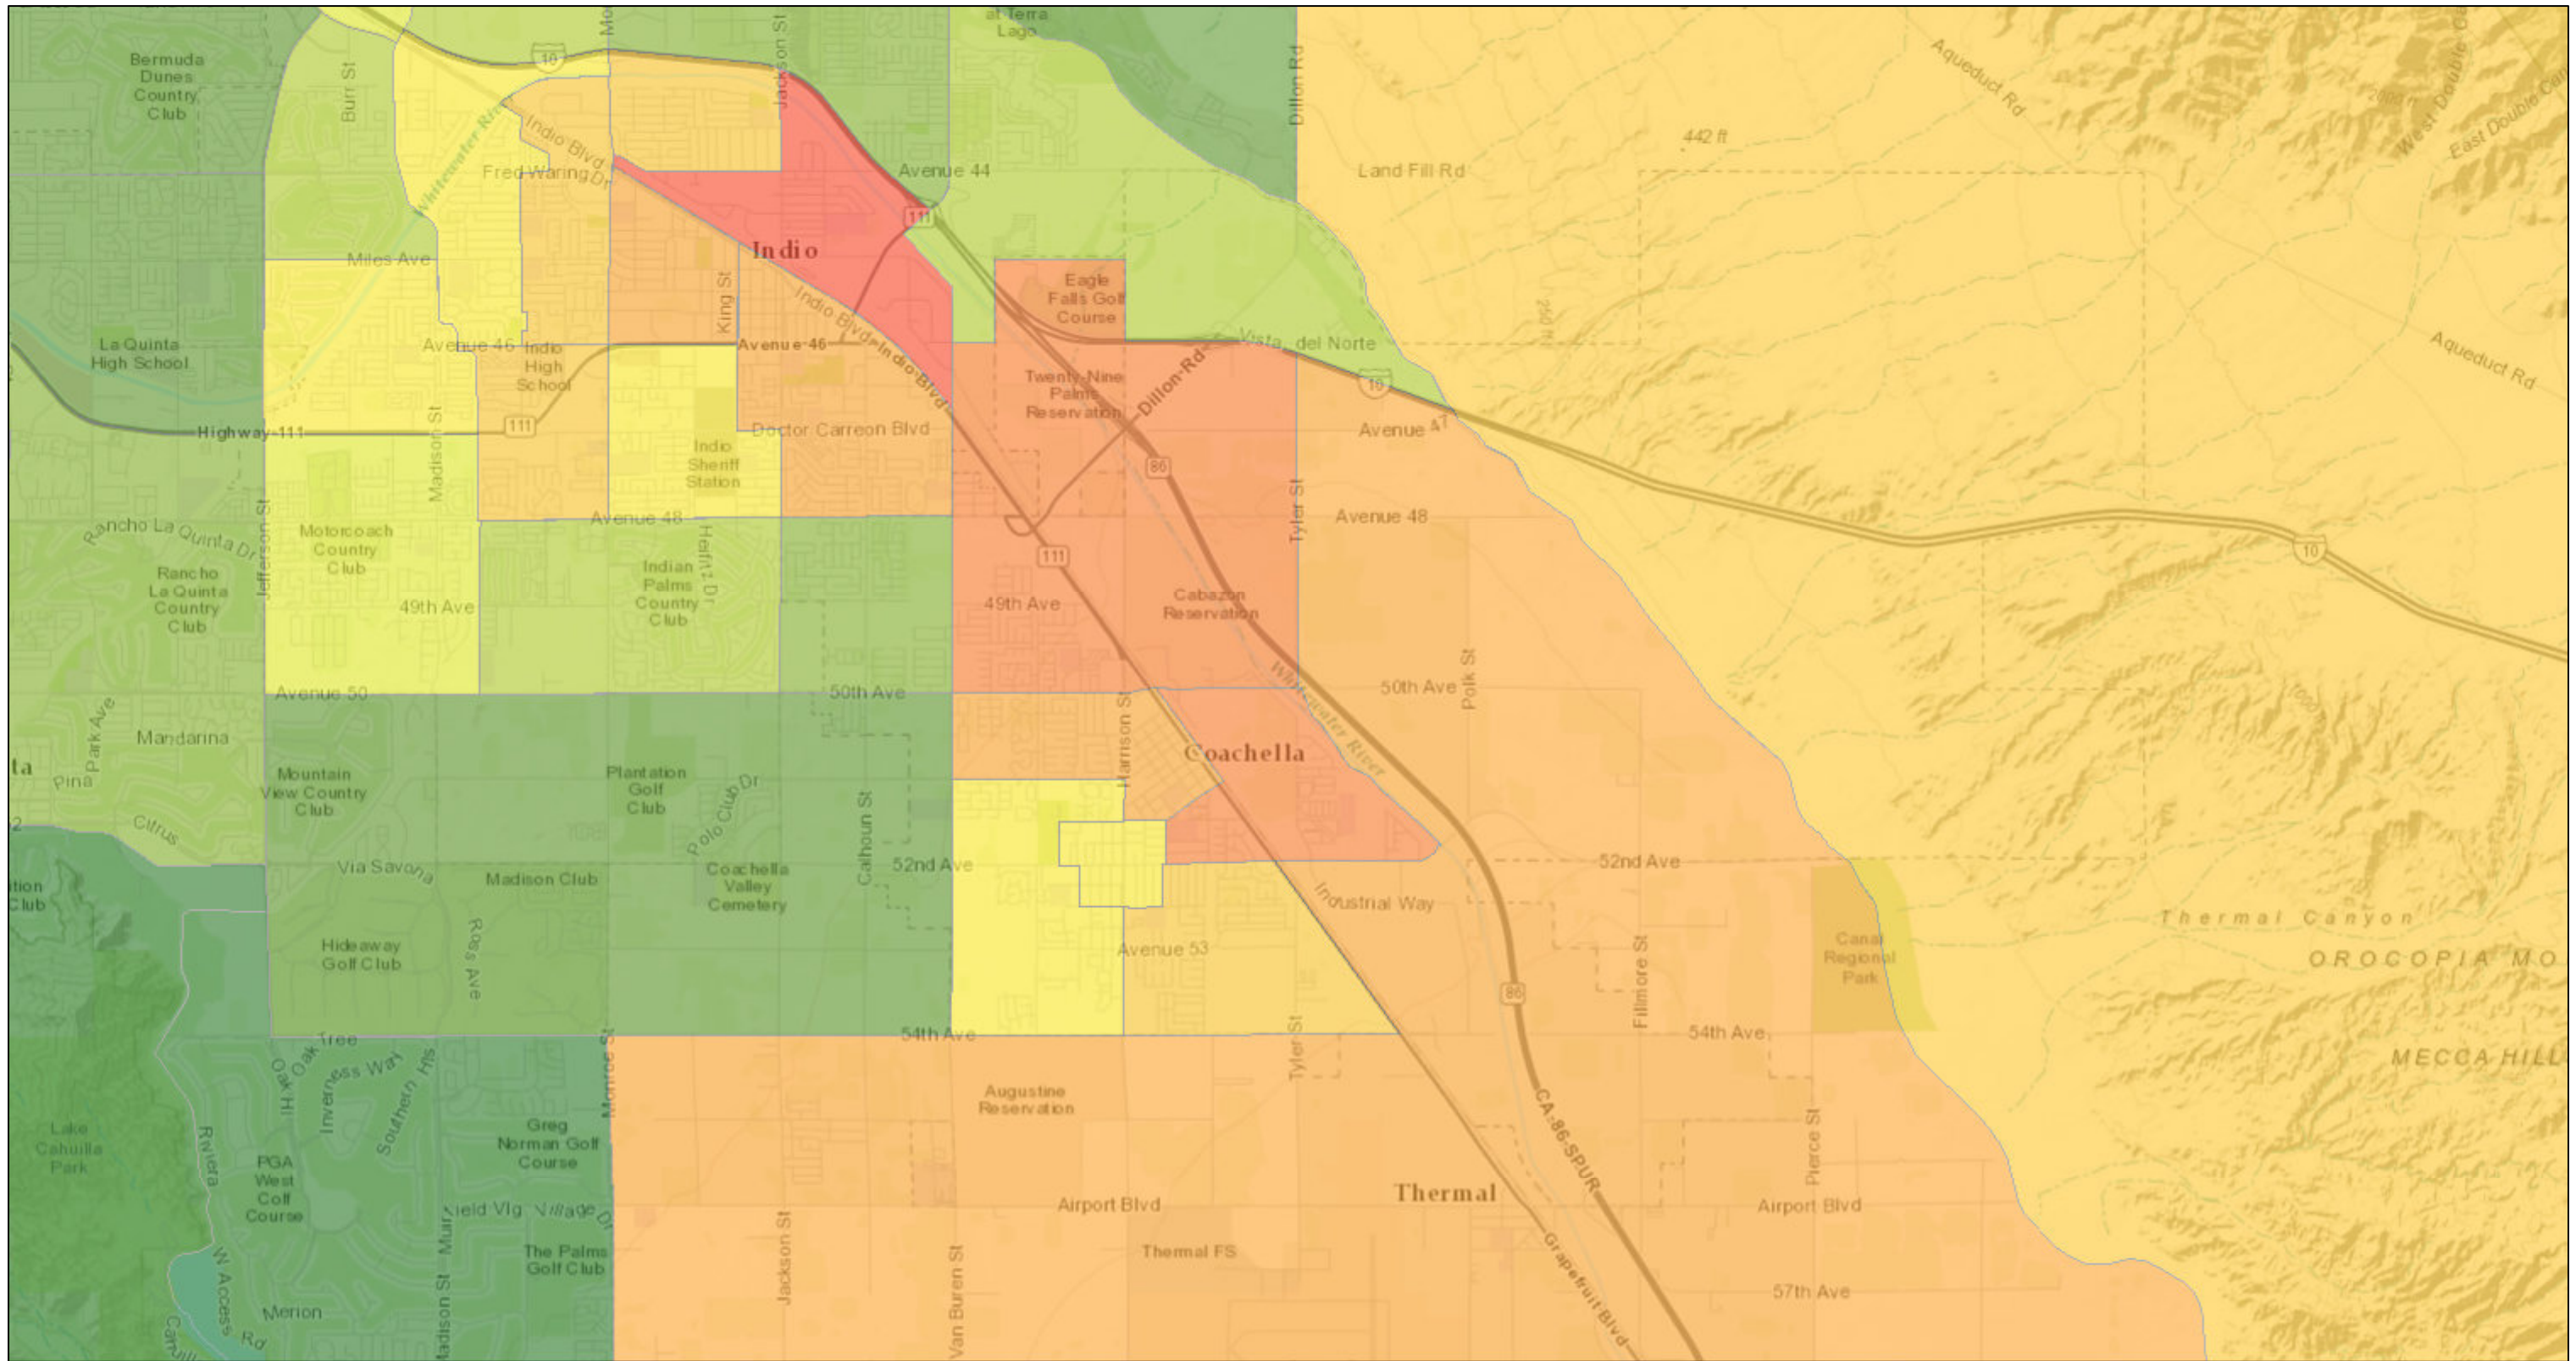

CalEnviroScreen 3.0 Results

June 6, 2017

CalEnviroScreen 3.0 Results

1:72,224

Sources: Esri, HERE, DeLorme, Intermap, increment P Corp., GEBCO, USGS, FAO, NPS, NRCAN, GeoBase, IGN, Kadaster NL, Ordnance Survey, Esri Japan, METI, Esri China (Hong Kong), swisstopo, MapmyIndia, © OpenStreetMap contributors, and the GIS

Census Tract	Total Population	ZIP	City	CES 3.0 Score	CES 3.0 Percentile	Asthma Pctl	Low Birth Weight Pctl	Cardiovascular Disease Pctl	Education Pctl	Linguistic Isolation Pctl	Poverty Pctl	Unemployment Pctl	Housing Burden Pctl	Pop. Char.	Pop. Char. Pctl
6065940400	6504	92236	Coachella	47.10	85.65	55.83	38.33	59.24	89.12	94.24	81.31	80.71	86.89	68.79	78.17
6065045706	4821	92236	Coachella	44.08	81.67	58.33	54.13	63.96	98.26	99.09	94.12	98.05	46.84	73.04	84.37
6065045707	6397	92236	Coachella	40.44	76.71	58.33	62.22	63.96	93.58	96.01	83.93	68.79	69.95	71.98	82.51
6065045703	5708	92236	Coachella	34.24	67.16	45.54	55.36	44.58	90.32	92.53	89.82	95.91	74.73	68.58	77.90
6065045704	2804	92236	Coachella	28.16	56.30	58.33	52.03	63.96	97.96	98.48	88.41	95.33	62.07	73.28	84.71
6065045705	7522	92236	Coachella	25.94	51.65	56.48	28.98	61.10	97.91	95.84	98.54	98.62	87.64	72.28	83.06
6065045222	1595	92236	Coachella	17.73	32.46	26.46	30.26	43.57	34.63	24.17	42.16	68.17	45.46	38.17	31.91
6065045226	6810	92236	Coachella	15.60	26.75	36.19	44.91	27.69	80.95	95.45	49.19	79.15	58.01	54.41	56.41