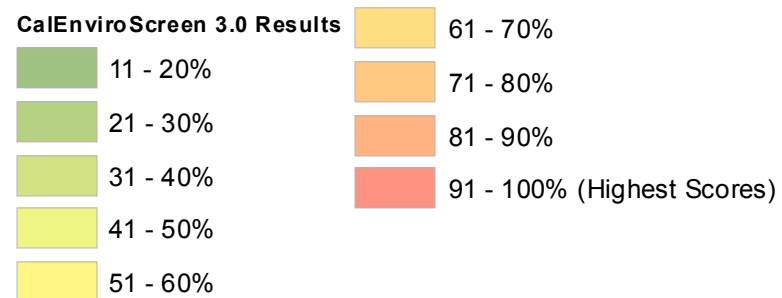

1:144,448

Sources: Esri, HERE, DeLorme, Intermap, increment P Corp., GEBCO, USGS, FAO, NPS, NRCAN, GeoBase, IGN, Kadaster NL, Ordnance Survey, Esri Japan, METI, Esri China (Hong Kong), swisstopo, MapmyIndia, © OpenStreetMap contributors, and the GIS